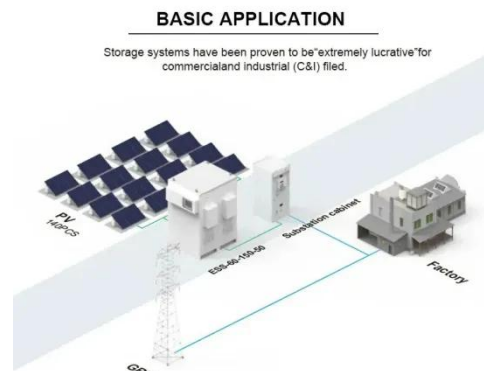

Best Flush Mount Solar Panel Kits and Accessories for Efficient

Whether you're outfitting an RV, boat, or home solar system, selecting the right flush mount hardware, controllers, and connectors is crucial. Below is a concise comparison table ...