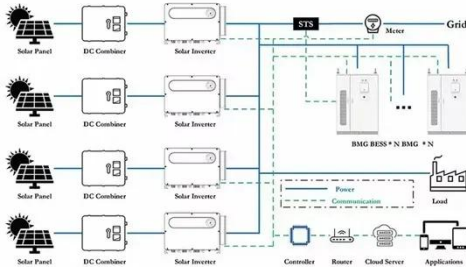

probably have NO fire ...