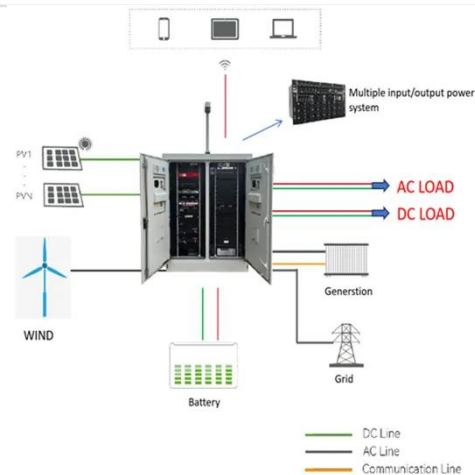

A BESS cabinet (Battery Energy Storage System cabinet) is no longer just a "battery box." In modern commercial and industrial (C& I) projects, it is a full energy asset --designed to reduce electricity ...

TAX FREE

ENERGY STORAGE SYSTEM

Product Model
HJ-ESS-215A(100KW/215KWH)
HJ-ESS-115A(50KW 115KWH)

Dimensions
1600*1280*2200mm
1600*1200*2000mm

Rated Battery Capacity
215KWH/115KWH

Battery Cooling Method
Air Cooled/Liquid Cooled

Speedtest by Ookla

Use Speedtest on all your devices with our free desktop and mobile apps.

THE 7 BEST Fast Food in West Mifflin, PA

We've gathered up the best fast food restaurants in West Mifflin. The current favorites are: 1: Long John Silver's , A& W, 2: Arby's, 3: Jim's Famous Sauce Inc, 4: Potato Patch, 5: Harvey Wilner's Village ...

Internet Speed Test

Speed.is Internet Speed Test checks how fast is your internet connection speed and bandwidth for broadband WiFi and mobile networks.