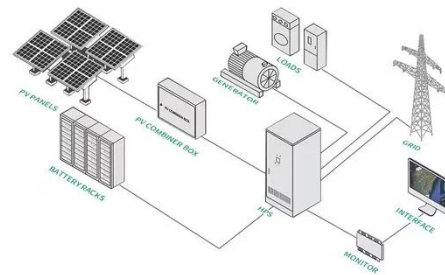

Al Dana Switchgear, Home ::Welcome

Al Dana Switchgear, Qatar is a subsidiary of AALCO Group which is an established leading Electro-Mechanical contractor in Qatar. Al Dana Switchgear is established to provide ...