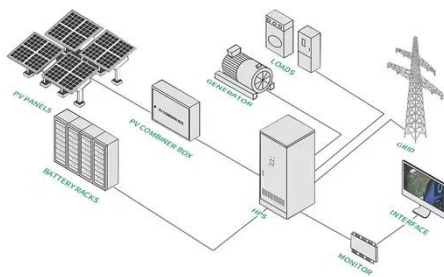

KREATYWNY ENERGY POLSKA

Energy storage cabinet 20 size

Energy storage cabinet 20 size

20-foot Air-cooled cabinet C& I solar power storage systems

Our 20-foot Air-cooled cabinet C& I solar power storage systems go beyond just storing energy - they also provide invaluable data analysis. Our intelligent terminal display gives you access to a ...

20-Foot Cabinet Energy Storage System 500kw Energy Storage ...

Outdoor energy storage cabinet integrates energy storage battery, modular PCS, energy management monitoring system, power distribution system, environmental control system and fire ...

20-foot air-cooled cabinet C& I solar energy storage system energy

A 20-foot air-cooled cabinet C& I solar power storage system is a type of commercial and industrial (C& I) energy storage solution housed in a standard 20-foot container.

20-Foot Energy Storage Cabinets: Dimensions, Innovations, and ...

The Space-Size Paradox: Why 20-Foot Cabinets Are Redefining Energy Storage You know, when we talk about energy storage systems, everyone's obsessed with capacity numbers - 5MWh this, 6MWh ...