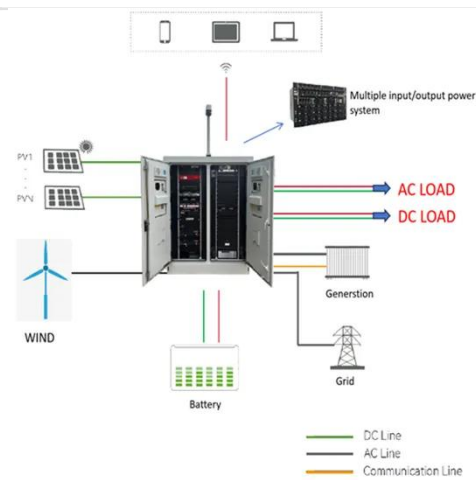

20-Foot Cabinet Energy Storage System 500kw Energy Storage ...

Outdoor energy storage cabinet integrates energy storage battery, modular PCS, energy management monitoring system, power distribution system, environmental control system and fire ...