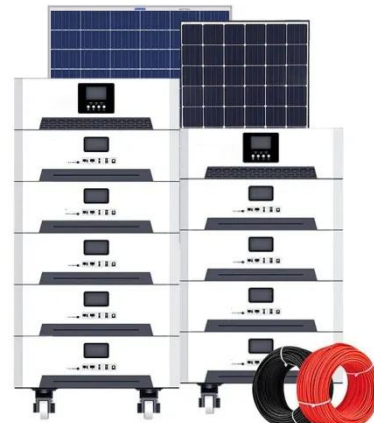

Battery Energy Storage Systems: Main Considerations for Safe

This webpage includes information from first responder and industry guidance as well as background information on