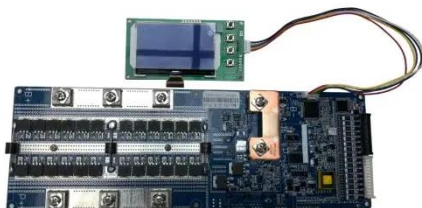

AZE's heavy duty outdoor battery enclosures and Lithium battery storage system are available in NEMA 3R, or 4X configurations. These outdoor battery enclosures, which come in all shapes and sizes, are ...