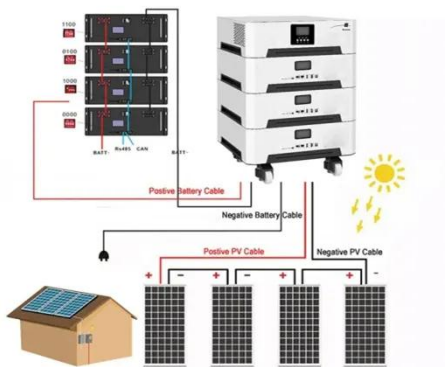

1MWh Energy Storage Container System

The system adopts lithium iron phosphate battery technology, with grid-connected energy storage converter, intelligent control through energy management system (EMS).

Energy Storage System Cooling (7.5-20.5kW)

Integrated design, plug and play, complete isolation from inside and outside. Open protocol, support control according to cell temperature, more flexible on-site application.

Battery Plug Box

Module utilizes consistent lithium iron phosphate battery cells in a series-parallel configuration 5KW with precise internal airflow design. Temperature

difference among cells is minimal.

Battery energy storage system (BESS) container, BESS container -

It features a high-quality container enclosure pre-installed with a battery rack, allowing clients to integrate their own battery packs, cooling systems, fire suppression systems, and other components.