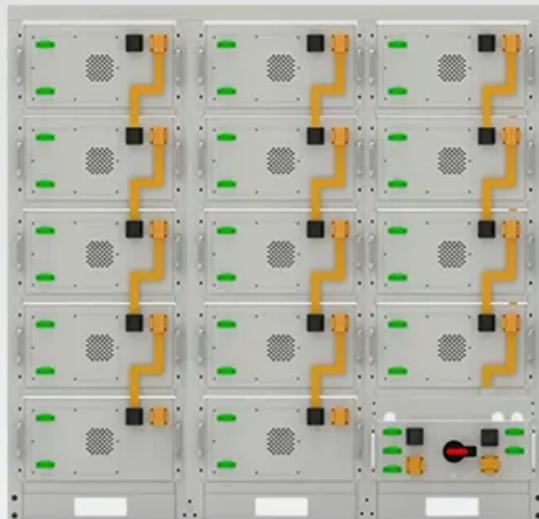

Emergency lead-acid battery cabinet 800mm deep

Battery String-S224

- 1C Charge/Discharge
- Easy configuration and maintenance
- Power supply can be single battery string or parallel battery strings

Emergency lead-acid battery cabinet 800mm deep

Battery Cabinet

With its spacious 42U capacity and 800mm depth, the Linkbasic ...

Battery Cabinet, Battery Storage Cabinet, Battery Bank Rack

EverExceed VRLA battery cabinets are very durable, and easy to install. Engineered for use with most type of battery terminal models, these cabinets can fit a wide variety of applications.