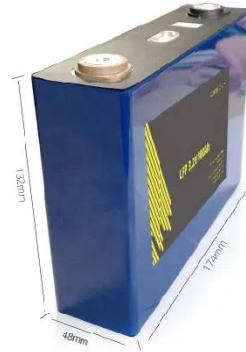

share with you a comprehensive guide on how to install this useful product on a glass ...