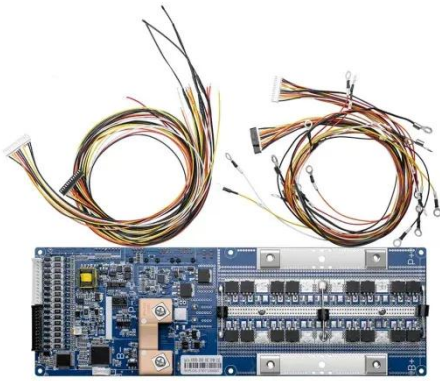

BESS (Battery Energy Storage System) Company

China's leading BESS company, dedicated to developing the best battery energy storage system and improve the efficiency of renewable energy storage.