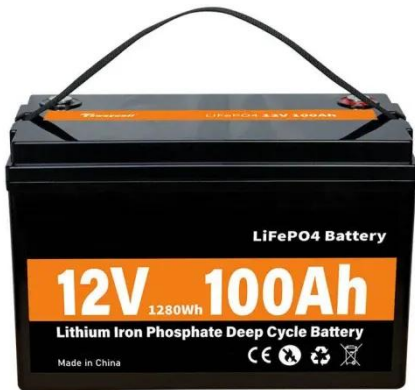

microgrid applications. Explore reliable, and IEC-compliant energy storage ...

All-In-One Industrial and Commercial Energy Storage Cabinet System

All-in-one, high-performance energy storage system for various industrial and commercial applications. Highly suitable for all kinds of outdoor applications such as EV charging stations, industrial parks, commercial ...

Distributed energy storage cabinet

Application areas: It can be applied to load peak shaving, peak-valley arbitrage, backup power supply, peak load regulation, frequency regulation and microgrids. The system has two operating modes: grid-connected and ...