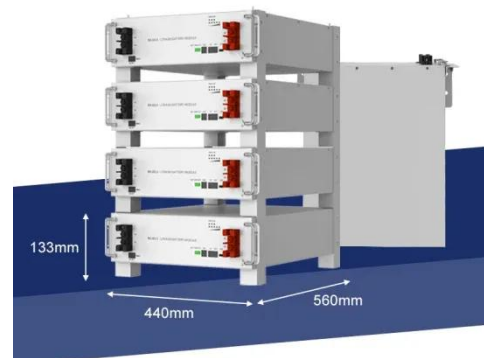

## Delta Wallbox DCFC 25kW

This level 3 DCFC (DC fast charger) comes with dual SAECCombo and CHAdeMO connectors and is the perfect low-cost solution for high-powered fast charging. The Delta Wallbox delivers 25kW of power, ...