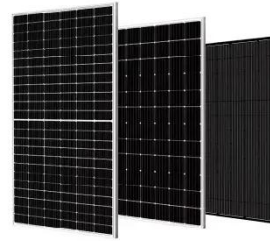

With a longer cycle life of over 6000 cycles compared to other lithium-based batteries, these cells significantly reduce maintenance and replacement costs. The fire protection system in the 200kWh ...