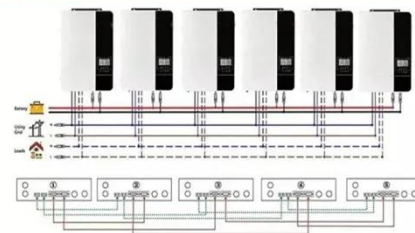

200kwh All In One Outdoor Lithium Ion Battery Cabinet

51.2V280Ah/314Ah HV Battery Pack
Lightweight and compact 19-inch modular Design. 3.2V 280Ah or 3.2V 314Ah high energy density square aluminum core. Super long-lasting life cycle exceeding 10 ...

AC input wires

AC output wires