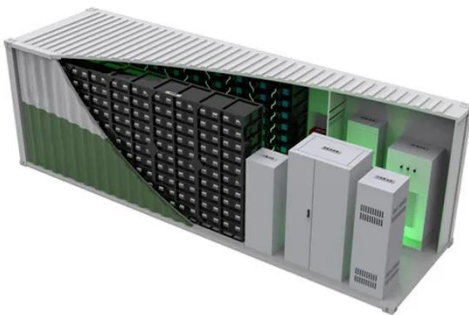

CPSY is one of the professional Battery Storage Cabinets manufacturers and suppliers in China, providing easy-maintainable and durable Battery Storage Cabinets worldwide. Not only do we ...