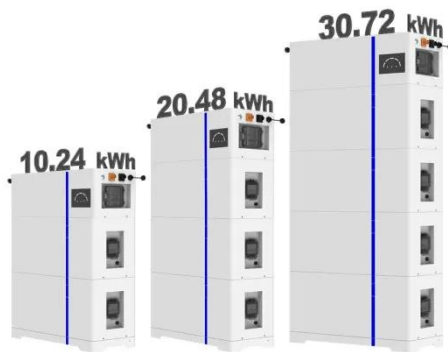

Many Cycles Will Your Solar Battery

In this comprehensive guide, we'll delve into solar battery cycles, their lifespan, and factors that influence their performance. What is a Solar Battery Cycle? A solar battery cycle refers to the ...

ESS

Smart Battery Systems

Horizontal type rack is configured for electrical series expansion to horizontal direction. This model is optimized in 40ft container. UES solution provides both UPS and ESS function. It works as backup ...

Energy Storage Cabinets: Key Components, Types, and Future ...

Lithium-ion battery cabinets are popular for their high energy density, long cycle life, and efficiency, making them suitable for both residential and commercial applications.

How Long Do Lithium Batteries Last in Solar Energy Storage

Learn how long lithium batteries last in solar storage. Tips to extend lifespan, compare types, and calculate cycle life for home & farm energy.