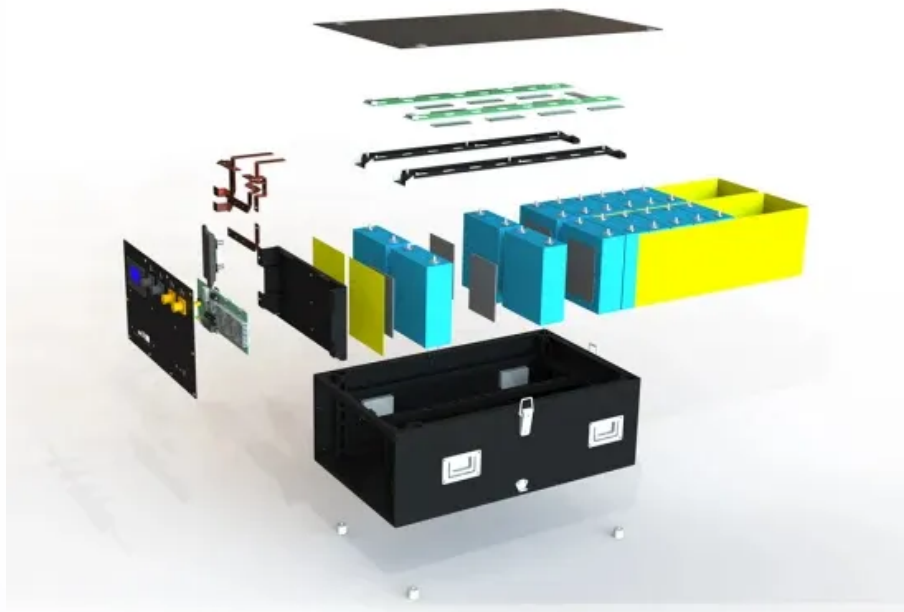

## Overview

---

This guide provides step-by-step instructions on how to install your R-BOX-OC outdoor solar battery cabinet, including site selection, assembly, wiring, and system testing. First, you need to find a location that receives. Best way to connect off-grid outdoor solar array to indoor power station?

Code compliant?

| DIY Solar Power Forum Have you tried out dark mode?

! Scroll to the bottom of any page to find a sun or moon icon to turn dark mode on or off! Best way to connect off-grid outdoor solar array to indoor power. Connecting solar energy to outdoor power supply involves several essential steps, including 1. selecting appropriate solar panels and equipment, 3. Companies specializing in full-scenario energy solutions, like CNTE (Contemporary Nebula Technology Energy Co. ), design these enclosures with. Many people wonder if a solar battery can be installed outside. This is a common concern, especially for users who want to save space indoors or need larger systems.