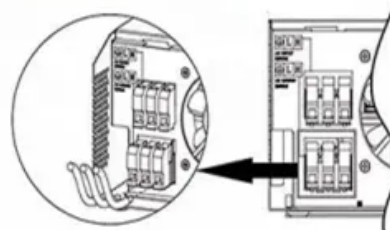

Comparison of floor space of Canada 42U energy storage cabinet

Parallel (Parallel operation up to 6 unit (only with battery connected))

AC input wires

AC output wires

Comparison of floor space of Canada 42U energy storage cabinet

42U SmartRack Expandable Standard-Depth Server Rack ...

The SR42UBEXP houses 3000 lbs (1360.8 kgs) of standard 19-inch rack equipment in 42U. Offers vendor-neutral square hole/cage nut mounting for guaranteed compatibility with all EIA ...