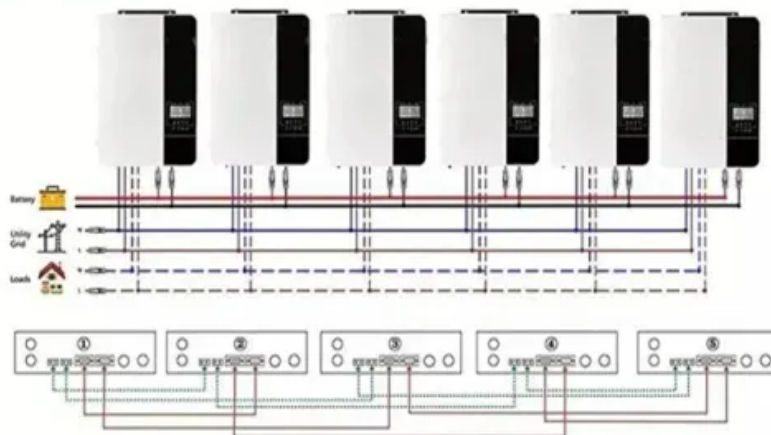

Comparison of floor space of Canada 42U energy storage cabinet

Parallel (Parallel operation up to 6 unit (only with battery connected))

AC input wires

AC output wires

Comparison of floor space of Canada 42U energy storage cabinet

42U SmartRack Expandable Standard-Depth Server Rack ...

The SR42UBEXP houses 3000 lbs (1360.8 kgs) of standard 19-inch rack equipment in 42U. Offers vendor-neutral square hole/cage nut mounting for guaranteed compatibility with all EIA ...

Space requirements and system cabinet dimensions

The following illustrations show top and bottom views of the system cabinet, and identify the openings through which you can run cable bundles from the floor of your data center into the ...