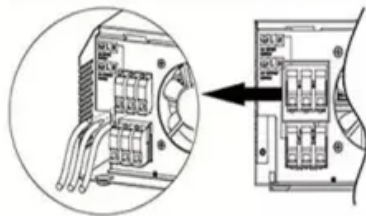

Comparison of floor space of Canada 42U energy storage cabinet

Parallel (Parallel operation up to 6 unit (only with battery connected))

AC input wires

AC output wires

Comparison of floor space of Canada 42U energy storage cabinet

42U SmartRack Expandable Standard-Depth Server Rack ...

The SR42UBEXP houses 3000 lbs (1360.8 kgs) of standard 19-inch rack equipment in 42U. Offers vendor-neutral square hole/cage nut mounting for guaranteed compatibility with all EIA ...

Space requirements and system cabinet dimensions

The following illustrations show top and bottom views of the system cabinet, and identify the openings through which you can run cable bundles from the floor of your data center into the ...