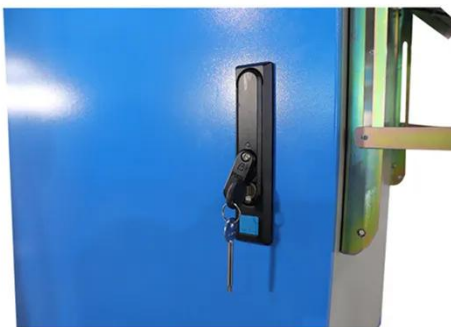

Outdoor IP55 Enclosure: Technical Guide

In this article, we explain what an IP55 rating is, how protection against dust and water is achieved, and which design features allow an IP55 enclosure to withstand outdoor and industrial ...