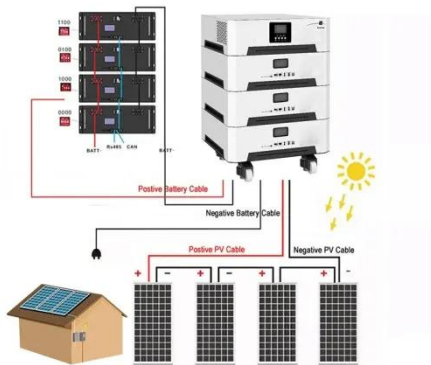

KREATYWNY ENERGY POLSKA

Communication tower small base station

Overview

A small cell base station is a type of wireless communication infrastructure that is designed to enhance network capacity and coverage, particularly in areas with high user density or where traditional macrocell base stations face challenges. Macro-base stations are tall towers ranging from 50 to 200 feet in height, placed at strategic locations to provide maximum coverage in a given area. Those are equipped with large towers and antennas that transmit and receive radio signals from wireless devices. A Pico cell base station is a small. Our integrated circuits and reference designs help you create small cell base stations that enable multiband operation, higher bandwidth and better system reliability. Our analog front-end devices use a new RF sampling architecture, while our companion power and clocking technologies allow you to. Base stations can range in size from simple all-weather cabinets to equipment bunkers the size of a small house. Ice bridge or waveguide bridge.

Communication tower small base station

Small Cell Networks: Overview of High-Level Architecture and General

Small cells can be deployed using various radio access technologies, such as 4G LTE, 5G, and Wi-Fi, and they can be connected to the core network using wired or wireless backhaul ...

small cell base station

A small cell base station is a type of wireless communication infrastructure that is designed to enhance network capacity and coverage, particularly in areas with high user density or ...