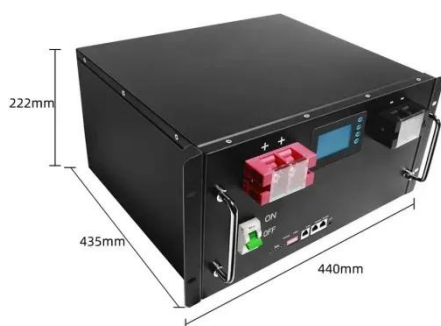

FLEXIBLE SETTING OF MULTIPLE WORKING MODES

Air Cooled All-in-One BESS Cabinet- AI-BESS Technology

Air Cooled All-in-One BESS Cabinet This product is a fully integrated energy storage solution, comprising energy storage batteries, inverters, energy management systems, temperature control ...

C& I BESS Cabinet Systems: Battery Storage Solutions

What Is BESS Cabinet? Advanced Battery