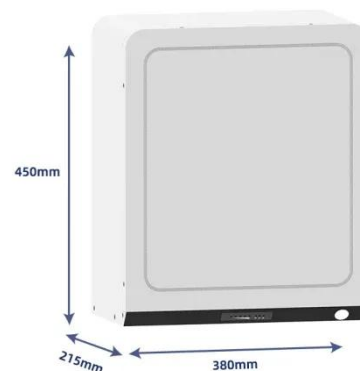

Air-Cooled Hybrid Solar Bess Cabinet 215kwh Commercial Storage

Air-Cooled Hybrid Solar Bess Cabinet 215kwh Commercial Storage, Find Details and Price about Battery Storage System Bess from Air-Cooled Hybrid Solar Bess Cabinet 215kwh ...