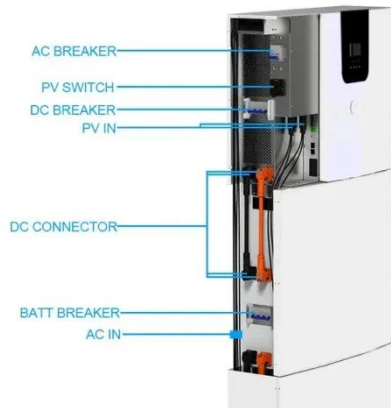

BESS Cabinet

A BESS cabinet is an industrial enclosure that integrates battery energy storage and safety systems, and in many cases includes power conversion and control

systems.

All-in-One Energy Storage Cabinet & BESS Cabinets , Modular, ...