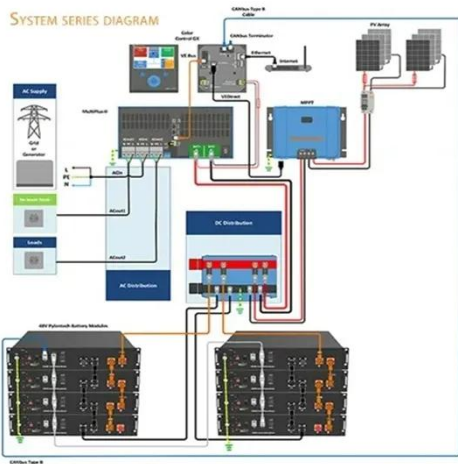

Energy Storage Cabinet_SOFAR

Safety designs such as water and electricity separation, three-level fire protection + explosion venting + exhaust, liquid cooling + dehumidification design, all ensure the safety of the energy storage ...