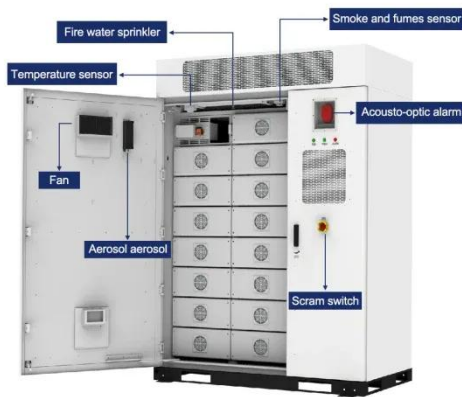

Budget Scheme for High-Temperature Resistant Folding Containers