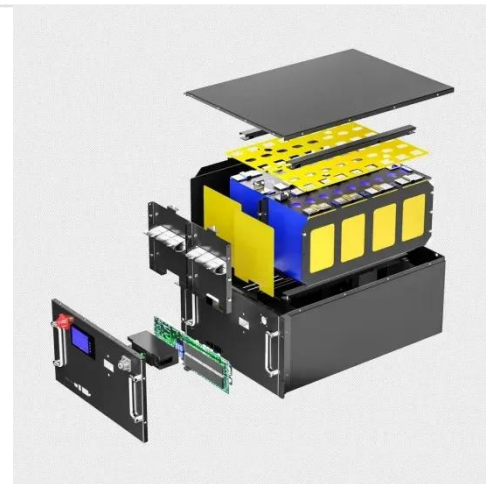

Storage Containers for Disaster Relief , Great Lakes Kwik Space

At Great Lakes Kwik Space, we offer durable, customizable containers for any need, whether for storage, workspaces, or emergency prep. With affordable rental and purchase options, ...