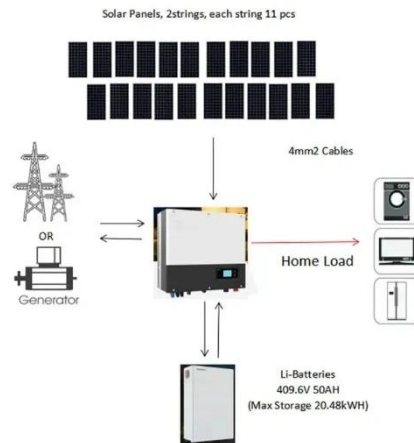

Combiner Box Selection Guide: How to Choose the Right PV DC Box

To choose the right one, you must match the system voltage (1000V or 1500V), calculate the correct fuse size ($I_{sc} \times 1.56$), and ensure an IP65 or higher weather rating. You now have a basic idea of ...

Best Solar PV Combiner Boxes for Home and Off-Grid Use

Choosing a reliable solar PV combiner box is essential for organizing wiring, protecting components, and simplifying maintenance in both grid-connected and off-grid systems. This guide ...

Solar Combiner Box: The Ultimate Buying Guide

In this ultimate solar combiner box buying guide, we'll walk you through everything you need to know--from