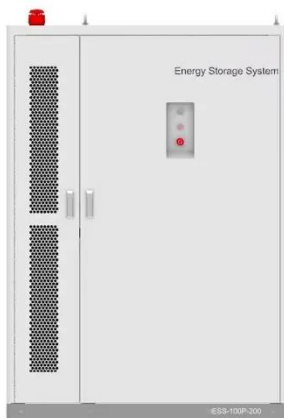

principles, and future smart trends.
Learn how advanced combiner ...

Belgian Malinois Puppies For Sale

Find Belgian Malinois Puppies and Breeders in your area and helpful Belgian Malinois information. All Belgian Malinois found here are from AKC-Registered parents.

10 Best Solar Combiner Boxes for Efficient Energy Management in 2025

Looking for a reliable and efficient solution for managing your solar energy connections? The VOU Solar DC PV Combiner Box is perfect for your needs. Designed for both on-grid and off ...