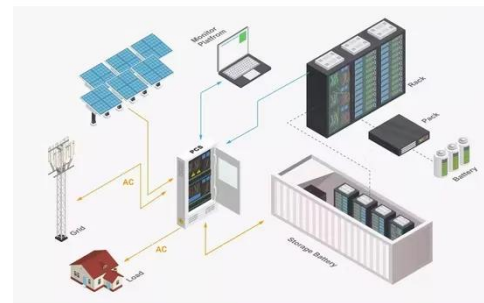

Lithium battery is the magic weapon for communication base station

Intelligent energy storage lithium battery can effectively protect the base station battery in the event of the accidental short circuit, lightning shock, and other conditions, timely start the ...