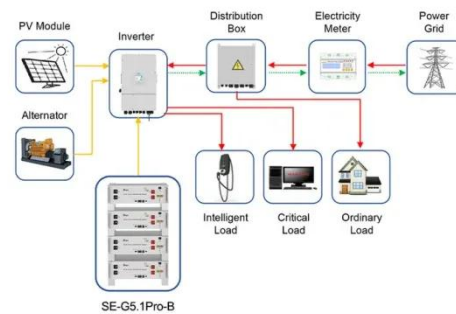

KREATYWNY ENERGY POLSKA

Base station power supply communication connection

Base station power supply communication connection

Protection for an AC Power Supply in a Mobile Transceiver Base ...

In such cases, AC ports provide vital BTS communication connections and should have effective surge protection, especially if the equipment is located in remote or harsh environments.

Base station communication power supply introduction

In order to meet the high power and high stability requirements of communication base stations for power supply, this paper designs a dedicated 500W switch power supply for communication base ...

Application scenarios of energy storage battery products

Communication power supply design based on PFC and LLC

In order to meet the high power and high stability requirements of communication base stations for power supply, this paper designs a dedicated 500W switch power supply for communication base ...

Power Supply Scheme for Communication Base Stations in Harsh ...

The integration of advanced power management techniques alongside

ruggedized designs ensures that communication base stations can operate effectively even in the most ...