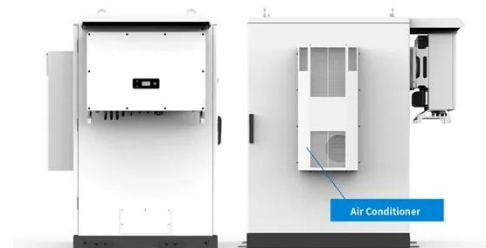

Huawei Communication Base Station Power Supply Unit R4850n1

Product Description NEW original Huawei R4850N1 power rectifier modules
 Product Description In response to the rapid development of the communication industry and site ...

Huawei Power Station 1000W

New 1000W Telecom Power HW R4815N1 Communication Base Station Power Supply. Reliable, efficient, and durable. Ideal for telecom and communication needs., Alibaba

Communication Base Station Telecom Power ...

Product Description Communication
Base Station Telecom Power ...

48V DC Power Supply Unit for Huawei DBS5900 5G Base ...

48V DC Power Supply Unit UPEUe 02311TVH for Huawei DBS5900 5G LTE Base Station BBU5900 UMPTe5 UMPTe3. Reliable power solution for telecom infrastructure., Alibaba

HUAWEI 5G BASE STATION EMBEDDED POWER SUPPLY

Huawei base station power supply cooperation The power system, which in the past formed part of base stations' support infrastructure, is now the cornerstone of the network, and even a key determining ...