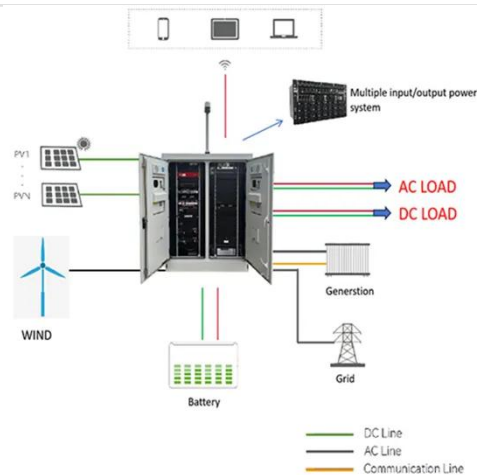

# **Base station communication equipment rack model**

## Base station communication equipment rack model

### TB9400 Base Station/Repeater

Explore the TB9400 base station, the foundation of a Tait P25 Phase 2-upgradable system. Access white papers and specification documents for details.