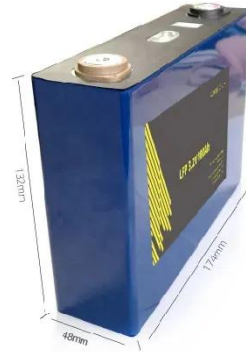

Emergency Pack Container Shelters for Rapid Relief , Prodigy

Enhance mobility in transportation and storage with our ready-deploy, compact foldable emergency pack container shelters. Compact and portable, they can be deployed instantly.

Emergency Response Containers

Ready America customizes and delivers Emergency Response & Disaster Relief Containers nationwide. They are custom retrofit Grade A containers that offer secure storage of critical supplies.

Result: emergency rescue folding container with two-way ...

Browse our selection of emergency rescue folding container with two-way charging, and be as prepared as you can be for your next adventure!