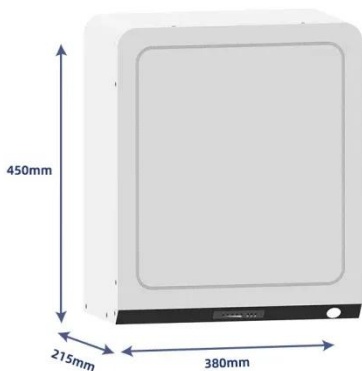

GoodWe Inverters , Reliable Solar Power

With a strong presence in over 100 countries, GoodWe has built a reputation for quality engineering and customer-focused design. Their product lineup supports a wide range of applications, from ...