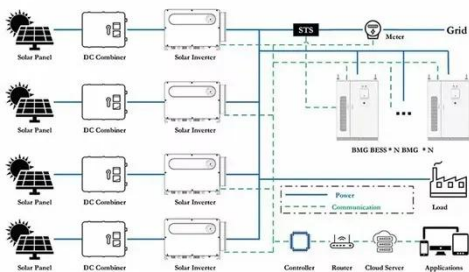

So I factory reset my ASUS ROG GL752VW laptop to return to factory state because I wanted a fresh start to Windows. When the machine restarted in the process of the reset, it does not ...