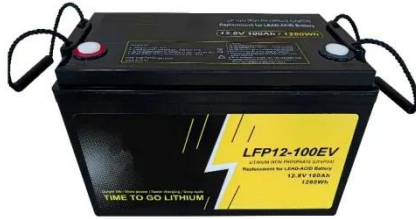

MAPUTO SMART ENERGY STORAGE CABINET PARAMETERS

Photovoltaic energy storage cabinets are designed specifically to store energy generated from solar panels, integrating seamlessly with photovoltaic systems. [pdf]

MAPUTO INDUSTRIAL AND COMMERCIAL ENERGY STORAGE ...

Within the IP54 protected cabinet consists of built-in energy storage batteries, PCS inverter, BMS, air-conditioning units, and double layer fire

protection system.