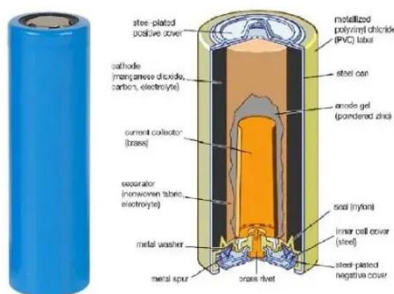

CABINET

What are 600mm wall mounted data cabinets? Our range of 600mm wall mounted data cabinets have been designed with ease of installation and maintenance in mind. The high specification of the cabinet means it's ...

MAPUTO STANDARD ENERGY STORAGE CABINET

This guide provides step-by-step instructions on how to install your R-BOX-OC outdoor solar battery cabinet, including site selection, assembly, wiring, and system testing. [pdf]

MAPUTO SMART ENERGY STORAGE CABINET PARAMETERS

Photovoltaic energy storage cabinets are designed specifically to store energy generated from solar panels, integrating seamlessly with photovoltaic systems. [pdf]

MAPUTO INDUSTRIAL AND COMMERCIAL ENERGY STORAGE ...

Within the IP54 protected cabinet consists of built-in energy storage batteries, PCS inverter, BMS, air-conditioning units, and double layer fire