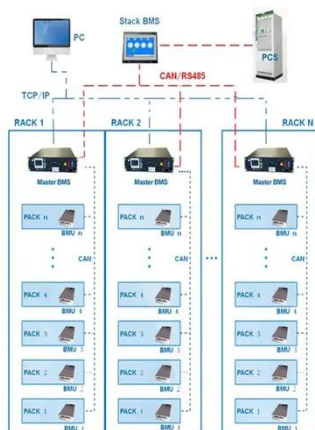

Best 5kw Inverter [Updated: February 2026]

A 5kW inverter enhances off-grid solar and wind power systems by converting direct current (DC) electricity into alternating current (AC) electricity. This conversion allows energy ...

BMS Wiring Diagram