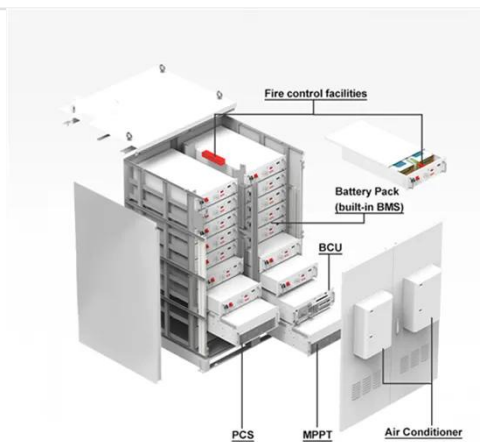

**Final draft of deliverable
D.WG3-02-Smart Energy Saving of**

...

Smart Energy Saving of 5G Base Station:
Based on AI and other emerging
technologies to forecast and optimize
the management of 5G wireless network
energy consumption