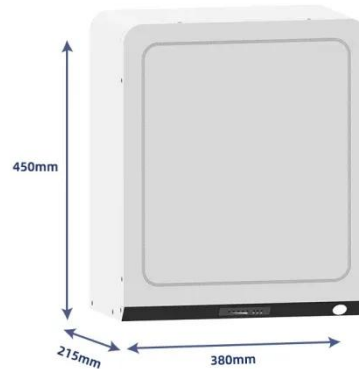

...

High Efficiency Half-Cut 540W 550W 560W Mono PERC Solar Module

HiMAX6 solar panels integrate large 210mm half-cut cells with Mono PERC technology, delivering a high power output ranging from 575W to 605W, and achieving power efficiency up to 21.65%.