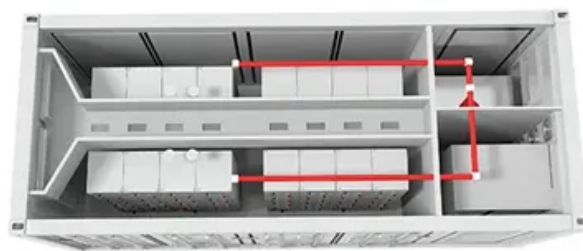

KREATYWNY ENERGY POLSKA

500kWh outdoor telecom cabinet for agricultural irrigation in peru