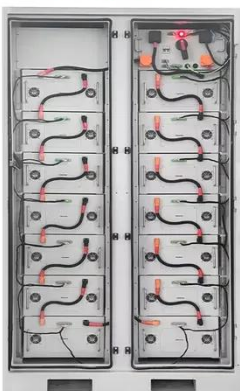

KREATYWNY ENERGY POLSKA

40W solar integrated machine illuminates area

40W solar integrated machine illuminates area

Solar LED Street Light 40 Watt 4300 Lumens 5000K Parking Lot Light

Our CASTER Series Solar Area Light series features an integrated solar panel, battery and Light fixture with easy to install mounting eliminates trenching to bury electrical wires and the savings continues ...

40W Solar Street Lights 40 Watt All In One Integrated LED Dusk to ...

The 40 watt all in one solar powered street light can produce high brightness up to 4000 lumens, it is a wonderful area light for pathways, residential streets, parking lots and more!

To Strive forward No Energy Waste

- ✓ All in one
- ✓ 100~215kWh High-capacity
- ✓ Intelligent Integration

40 Watt Solar Area Light , 8000 Lumens , 4000K , High Performance

This 40 watt solar area light delivers 8000 lumens at 4000K with a Type 3 beam distribution designed for roadway, pathway, and parking area coverage patterns. The fixture operates as a direct replacement ...

CASTOR LED Solar Street Light - 40

W, 4,300 lm, IP65

Our all in one Castor Solar Area Light features an integrated solar panel, battery and Light fixture with easy to install mounting eliminates trenching to bury electrical wires and the savings continues since ...