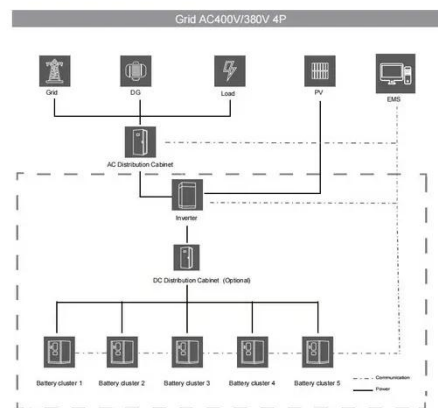

Savannah Guthrie mom 'taken' from her home, authorities say

Savannah Guthrie's 84-year-old mother Nancy Guthrie is missing, and Arizona law enforcement officials are investigating her disappearance as a crime.