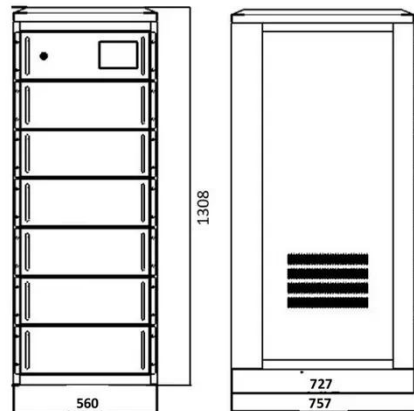

The goal here is to get to the average solar panel size by wattage. You can find typical dimensions of 100W, 150W, 170W, 200W, 200W, 220W, 300W, 350W, 400W, and 500W solar panels summarized ...

PVWatts Calculator