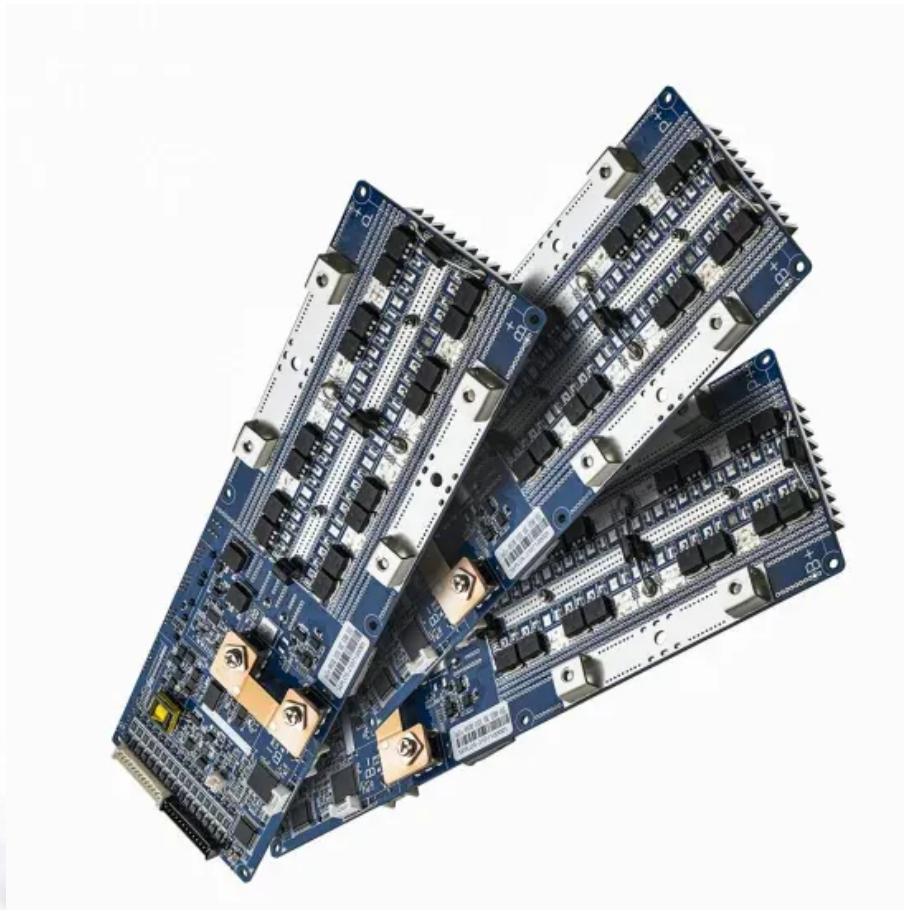

KREATYWNY ENERGY POLSKA

25kW outdoor telecom enclosure used in mountainous areas of laos

25kW outdoor telecom enclosure used in mountainous areas of Laos

Telecom System Integration and Outdoor Network ...

Westell offers secure, weather-tight outdoor network enclosures to protect electronic equipment for outdoor telecom networks.

Outdoor Telecom Cabinets , Outdoor Telecommunication Enclosure

Explore outdoor telecom cabinet collection at telhua . Made of metal/non-metal material. Ideal for roadside, park, roof, mountainous, & flat ground areas.