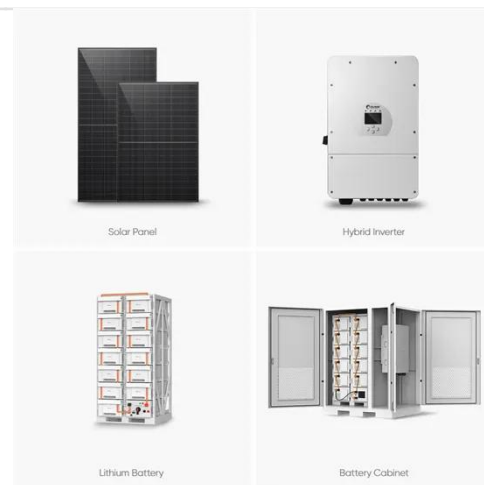

são tomé hotel uses a 250kw smart photovoltaic energy storage cabinet

The Themar Al Emarat Microgrid Project - Battery Energy Storage System is a 250kW lithium-ion battery energy storage project located in Al Kaheef, Sharjah, the UAE.