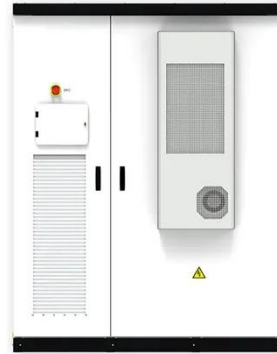

in ICESS (Industrial and Commercial Energy Storage System) ...