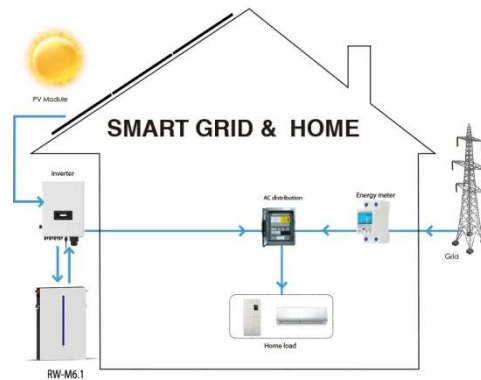

24V Lithium LiFePO4 Battery , Long Life & Reliable Power

Power Queen offers reliable and high ...

24V Lithium LiFePO4 Battery , Long Life & Reliable Power

Power Queen offers reliable and high-performance 24V LiFePO4 batteries built with EV-grade cells. Compared to 12V batteries, our 24 volt Lithium LiFePO4 battery is designed for higher-demand ...

PowMr 4500W Solar Inverter 24V DC to 220-230V AC, Pure Sine

PowMr 4500W Solar Inverter 24V DC to 220-230V AC, Pure Sine Wave Hybrid Inverter with 150A MPPT Solar Charge Controller, for 24V LiFePO4/Li/GEL/AGM