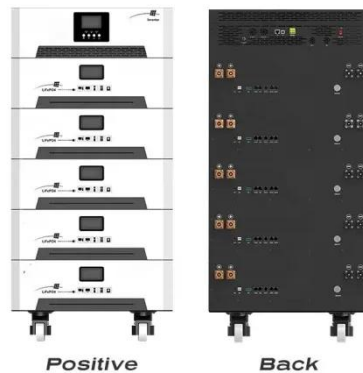

Outdoor Portable Power Supply

Purchase Recommendations for High Capacity Outdoor Power Banks When looking for reliable and powerful outdoor power solutions, several options meet the criteria. Below are some of the best high ...

Philips Hue Outdoor 100W Power Supply Black

About this item WHAT'S IN THE BOX - Includes one Philips Hue 100W outdoor