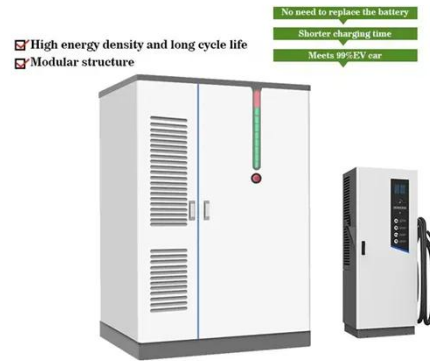

### Jackery Portable Power Station Explorer 300, 293Wh Backup

**SAFE & STEADY POWER SUPPLY:** Armed with a 293Wh lithium-ion battery pack, the Explorer 300 features 2 Pure Sine Wave AC outlets that deliver stable and safe 300W power. The ...