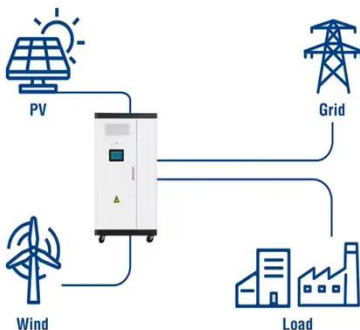

Utility-Scale ESS solutions

48V DC-AC Rack Mount Pure Sine Wave Inverter , PSR-2200-48

The PSR-2200-48 is like our PSR 1200-48 rack mount inverters, but at 2200 watts, it can support more equipment. Key features include a built-in transfer relay for seamless switching between power ...

2200W Pure Sine Wave Inverter 12V