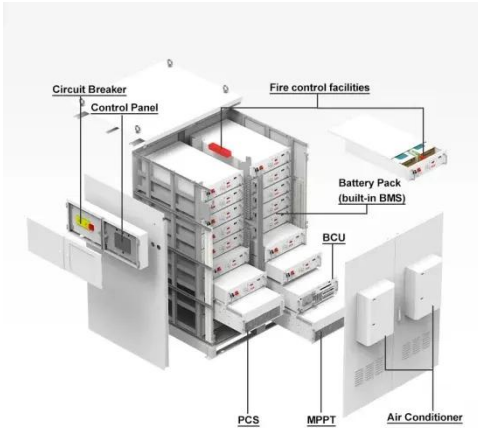

2200w sine wave inverter