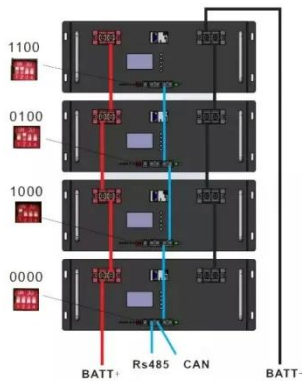

Equipped with an advanced Battery Management System (BMS), it's safeguarded against overcharging, deep discharges, overloads, overheating, short circuits, low temperature cut-off, and boasts an ...