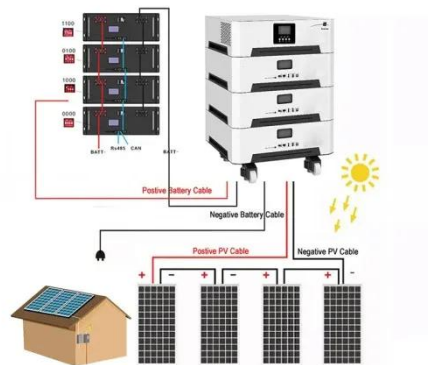

Simple Notepad replacement for W10 that doesn't need to edit ...

Simple Notepad replacement for W10 that doesn't need to edit code? For as long as I've used W7, I've used the free EditPad Lite 5.4.5 to replace Windows Notepad for ...