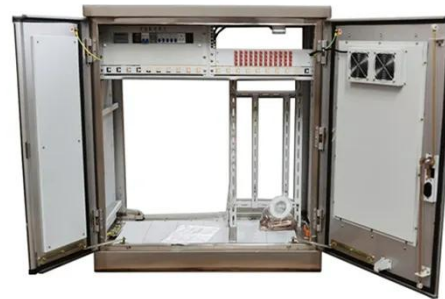

200kWh 215kWh 225kWh 245kWh C& I ESS Battery System , BSLBATT

The C& I ESS Battery System is a standard solar energy storage system designed by BSLBATT with multiple capacity options of 200kWh / 215kWh / 225kWh / 245kWh to meet energy needs such as ...