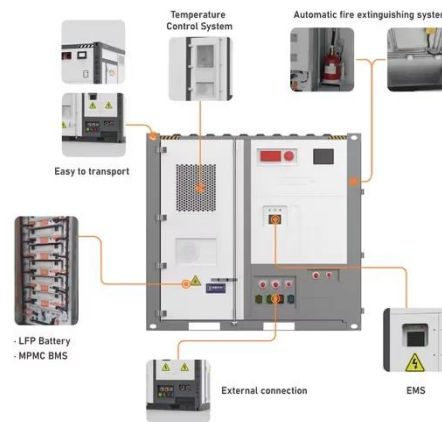

S1200 1190Wh Portable Power Station (Solar Panel Option) , 1200W ...

Amazon : UDPOWER S1200 1190Wh Portable Power Station (Solar Panel Option) , 1200W (1800W Surge) Pure Sine Wave AC + Max 400W Solar Input , UPS Backup for Home, RV & ...