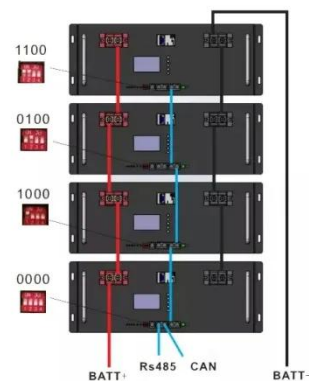

OUPES 1200W 992Wh Solar Generator Push Button Start ...

Overview The OUPES portable power station comes with 100W solar panel, delivering 992Wh of unstoppable power with a 1200W pure sine wave inverter (3600W surge), keeping essentials running ...