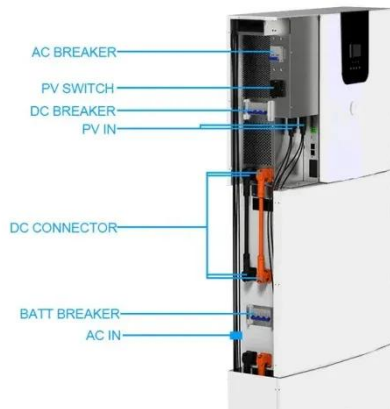

System w/ Battery ...

Shop our 10kWh Enphase Ensemble battery backup package to add an energy storage solution to your solar power system.

10 kWh Solar Battery

The 4th generation Enphase IQ Battery 10C is an all-in-one AC-coupled 10 kWh battery storage system with integrated Enphase IQ8 Microinverters and battery management unit that is reliable, smart, and ...

10 KWh Battery Guide 2025: Best Systems, Costs & Expert Reviews

This comprehensive guide examines the best 10 kWh battery systems available, compares costs from budget-friendly options starting at $990 to premium systems reaching $18,000, ...

18650 3.7V
Li-ion
RECHARGEABLE BATTERY
2000mAh

Home Battery, Boost, 10kWh, LFP

Schneider Boost is a 10kWh capacity home battery with LFP chemistry that stores solar energy for later use when the electricity rates are high or during a power outage. Boost can be connected