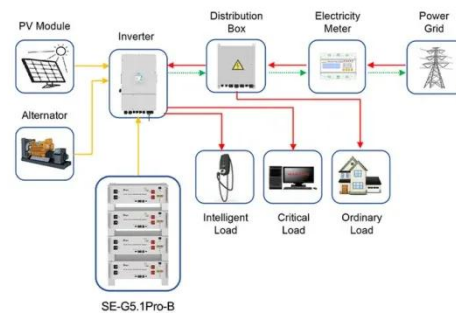

10MWh Off-Grid Solar Container for Power Stations

An Off Grid solar Container unit can be used in a host of applications including agriculture, mining, tourism, remote islands, widespread lighting, telecoms and rural medical centres.

Application scenarios of energy storage battery products

Building Eco-Friendly Stations: Solar Power and Renewable Energy in ...

This article explores the rise of solar-powered rail stations, other renewable energy initiatives, and how they're transforming rail infrastructure to meet the demands of a greener future.