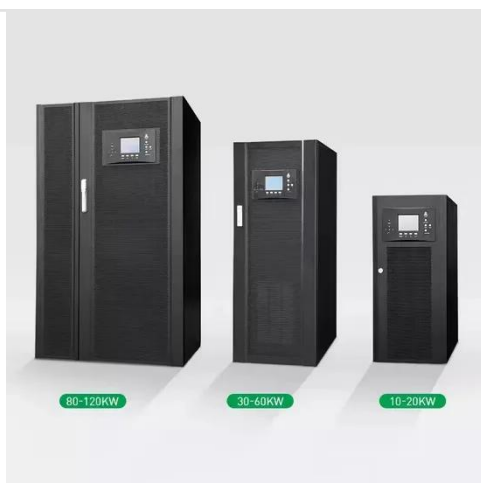

KREATYWNY ENERGY POLSKA

10MWh Modular Battery Cabinet for Power Distribution Room France

- ✓ 100KW/174KWh
- ✓ Parallel up-to 3sets
- ✓ IP Grade 54
- ✓ EMS AND BMS

10MWh Modular Battery Cabinet for Power Distribution Room France

Battery Energy Storage System (BESS) Integrator , Edina

5MW / 10MWh Modular Battery Energy Storage System (BESS) Our new 5 MW / 10 MWh Battery Energy Storage System is now live, engineered from the ground up in Lisburn. Our modular, ...